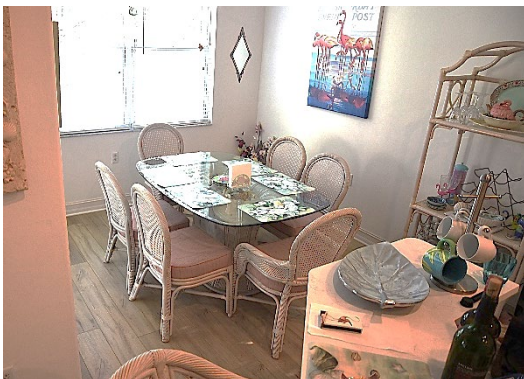

Sleeps 6- Primary-king/Guest-2 twins can be made into king/Den-queen sofa bed

TVs in Great room/Primary/Guest/Den/ ❖ Books, puzzles, DVDs & music CDs

Kitchen equipped for both food prep and entertaining

Garage has beach chairs, golf clubs, cooler, pool noodles & extra outdoor furniture

Internet-WiFi/Phone/Computer/Printer

For availability, more photos, reviews, details, and a link to our house website, contact owner: barry@palmsandpines.net